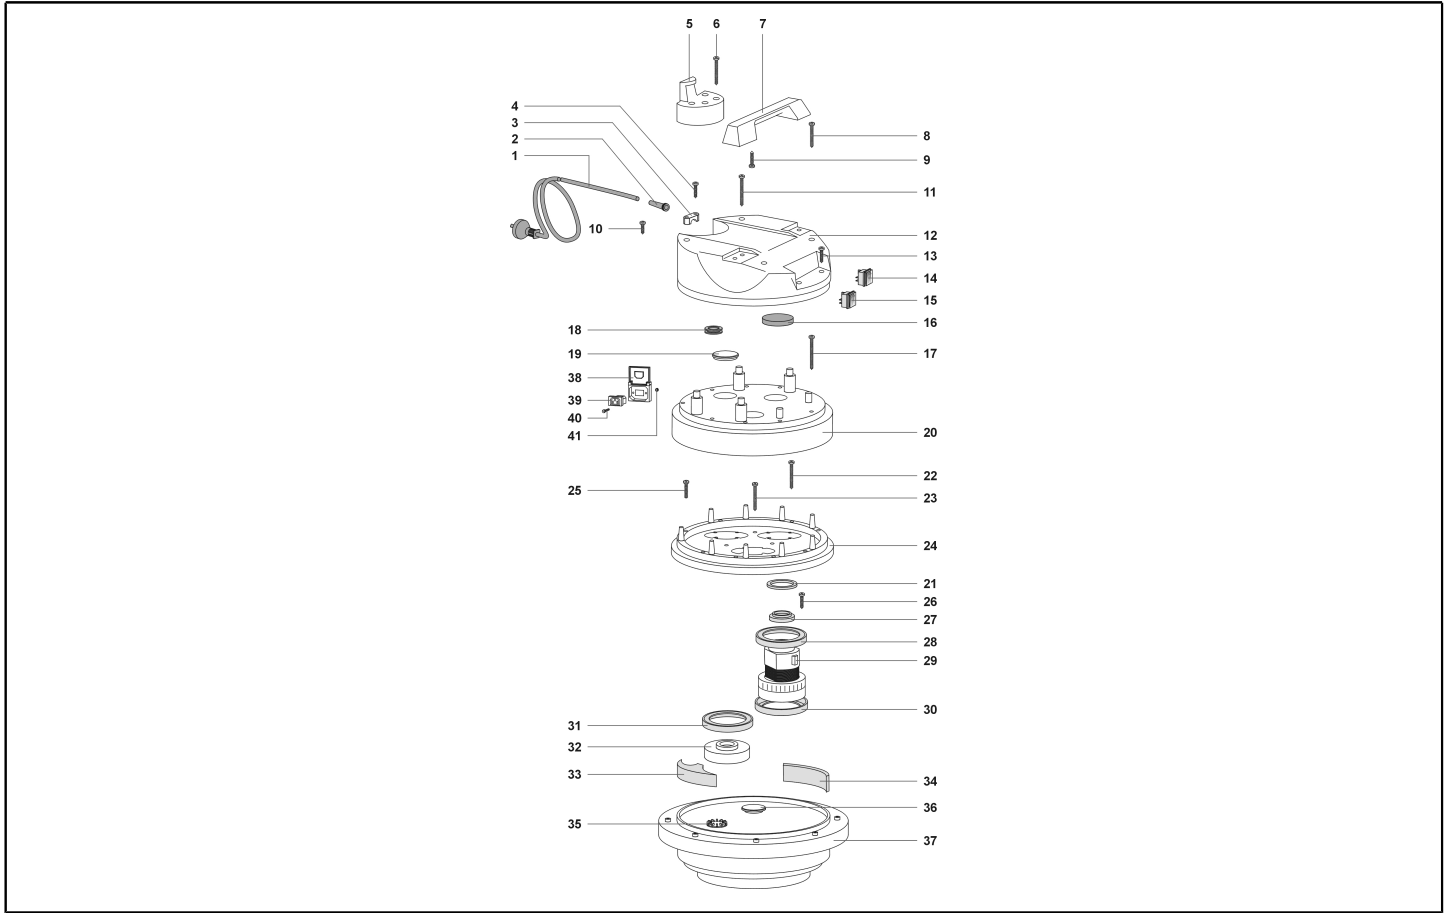

Ref. K	Part N.	Old Ref.	Description	Quantity	Validity		Price
					From	To	
0041	VTDD00227	01046	NUT M 3 UNI 5588	2,00			--