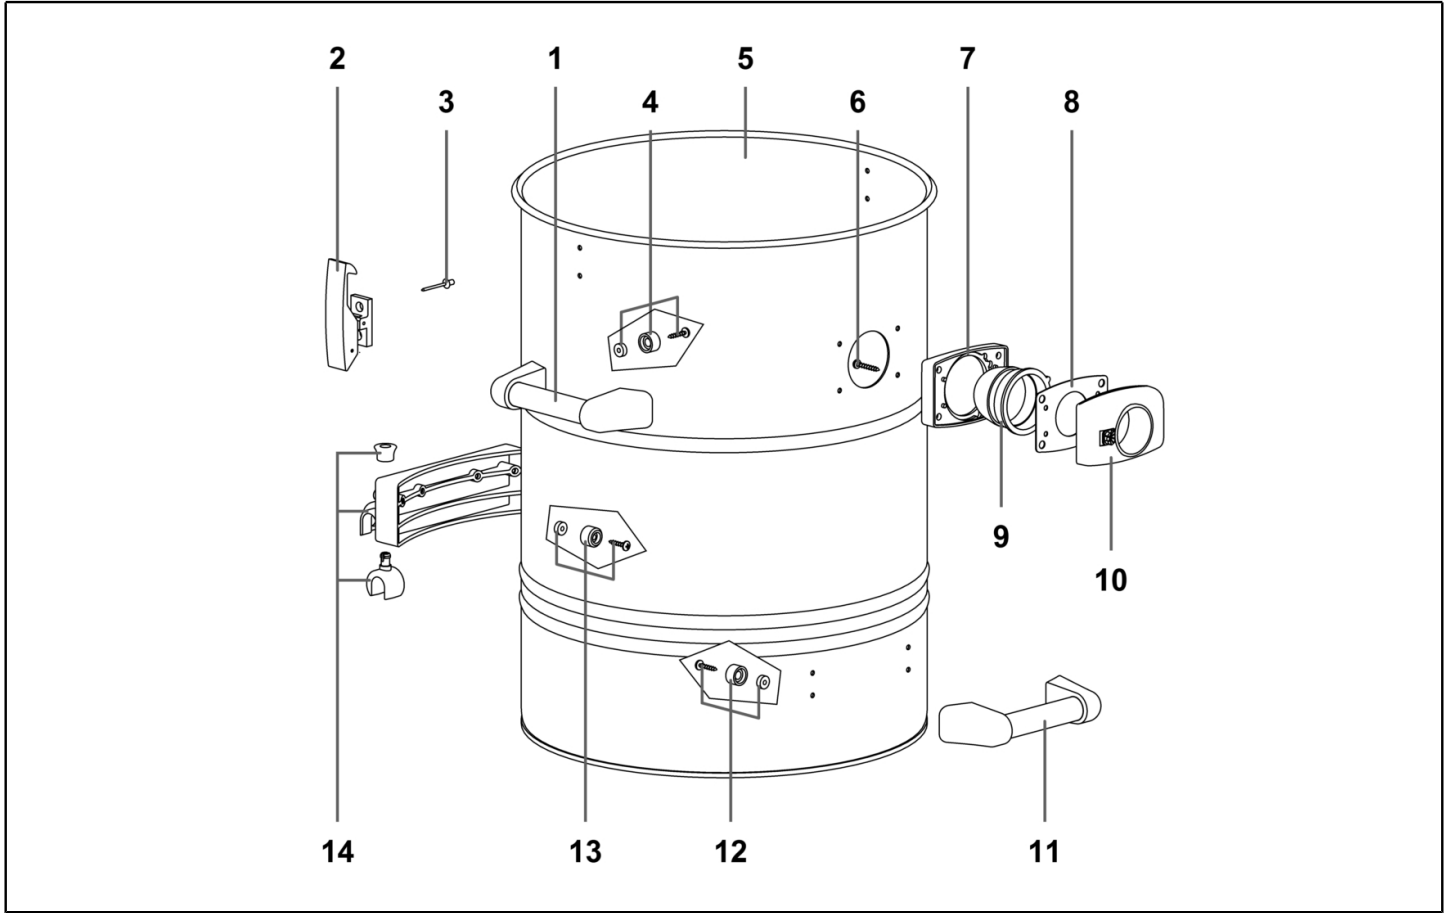

Ref. K	Part n.	Customer part n.	Description	Quantity	Validity		Price
					From	To	
0001	MPVR28765	01073	TANK HANDLE "V.F." ISSA	2,00			--
0002	PMVR02871	01847/SG6	PLASTIC HOOK COMPL. GR6000	2,00			--
0003	VTVR71991	01301	RIVET 5X11	4,00			--
0004	PMVR04099	03968 INOX	COMPL. SEAL JOI. W/VITE L=25 INOX	8,00			--
0005	LAFN28766	02975	TIPPING TANK NEVADA 600 AISI 430	1,00			--
0006	VTVT01190	06258	SCREW AUT. TC PHL 4.8X32 INOX	4,00			--
0007	MPVR08681	02586G6	GASKET R 205 GREY 6000	1,00			--
0008	GUGO28701	02846	GASKET D.38	1,00			--
0009	MPVR28696	02593	DEFLECTOR 99	1,00			--
0010	MPVR09002	02652 AG6	PIPE UNION R155 G6000 W/PUL. RN	1,00			--
0011	MPVR28765	01073	TANK HANDLE "V.F." ISSA	1,00			--
0012	PMVR04099	03968 INOX	COMPL. SEAL JOI. W/VITE L=25 INOX	4,00			--
0013	PMVR04099	03968 INOX	COMPL. SEAL JOI. W/VITE L=25 INOX	4,00			--
0014	MPVR06993	020233	HINGE GROUP BASC COMP	1,00			--