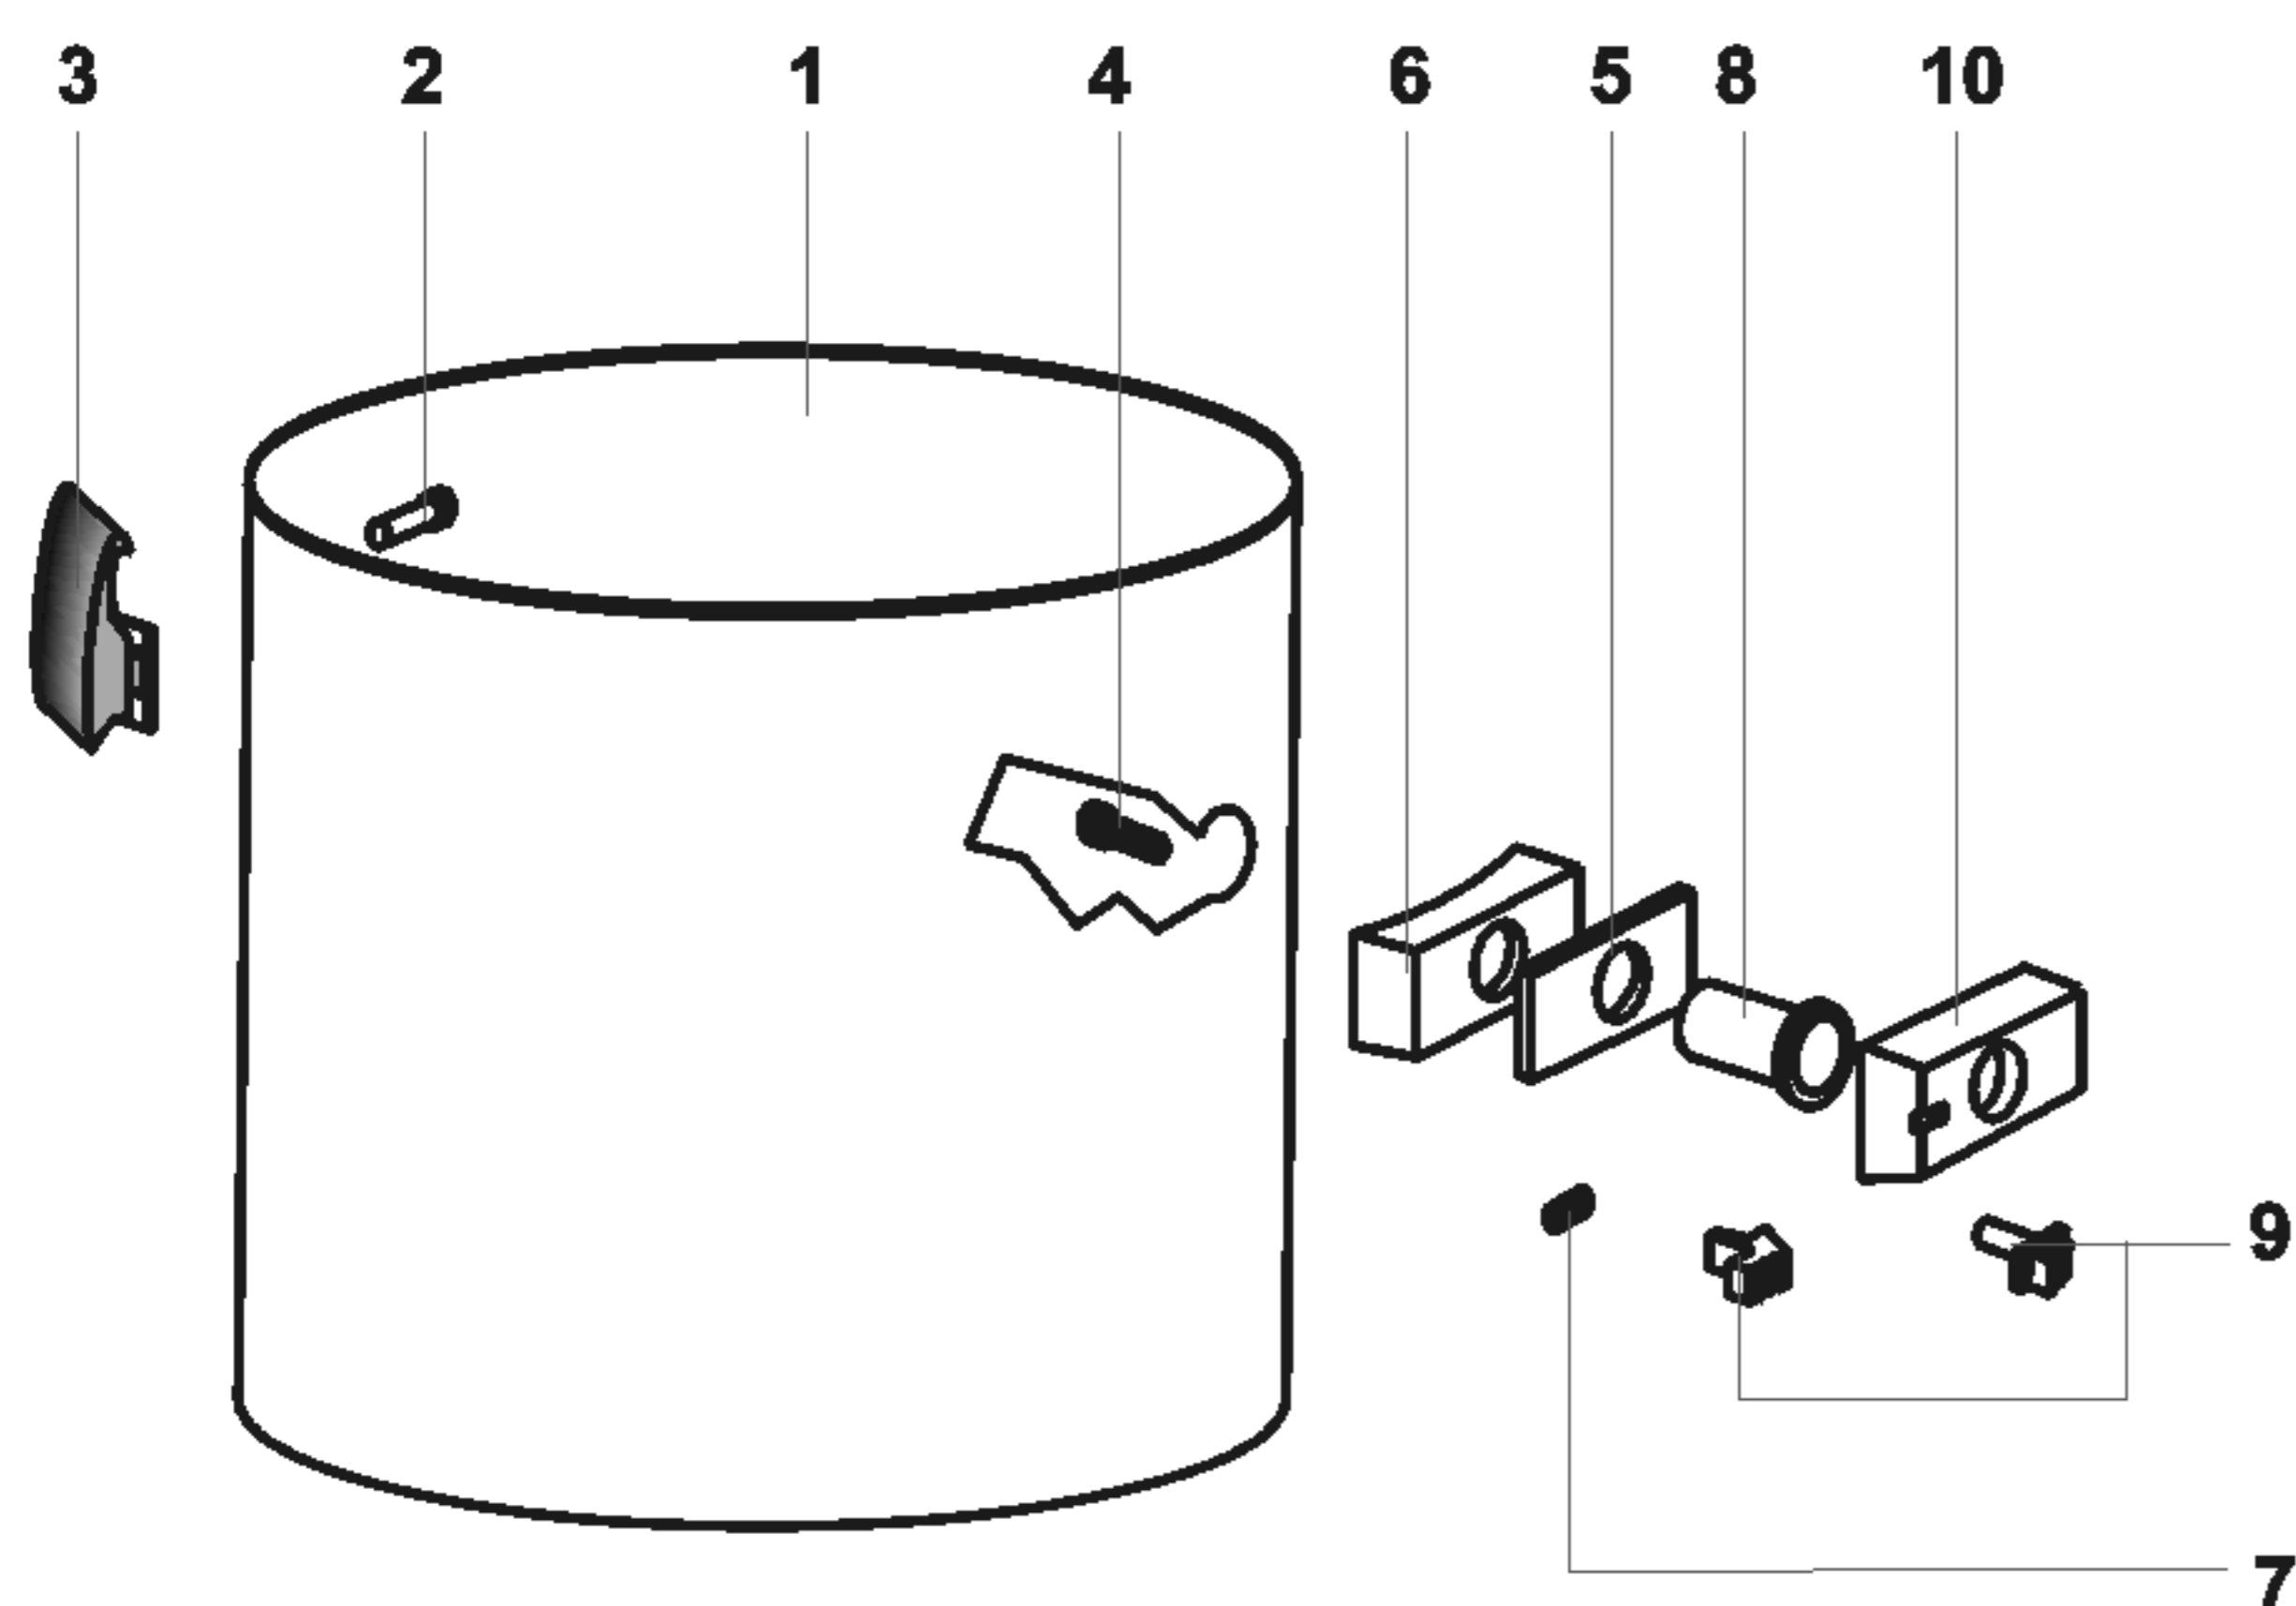

Head

Assembly Part No: 3144

POS	PART NUMBER	DESCRIPTION	#
1	VP00117 AUS	ELECTRIC CORD 2X1 MT.8,5 AUS.	1
2	VP00138	CABLE SLEEVE	1
3	VP00139	CABLE CLAMP	1
4	VP01006	SCREW 5X20	2
5	VP00450	TERMINAL BOARD 2 POLES	1
6	VP02928	HANDLE MOUNT BLOCK	1
7	VP02627	SCREW 5X40	2
8	VP02927	HANDLE TOP	1
9	VP01026	SCREW 5X30	1
10	VP01006	SCREW 5X20	2
11	VP01054	SCREW 5X50	2
12	VP01026	SCREW 5X30	2
13	VP03145	COVER TOP	1
14	VP00114	SWITCH WHITE 4 TERMINAL	1
15	VP03146	SOUND FILTER TOP	1
16	VP02625	SOUND FILTER RING	1
17	VP01050	SCREW 5X35	6
18	VP03147	SOUND FILTER RING	1
19	VP02625	SOUND FILTER RING	1
20	VP03148	SOUND FILTER RING	1
21	VP02881	HEPA FILTER H=122	1
22	VP03189	SCREW M 5X30	1
23	VP02627	SCREW 5X40	6
24	VP01006	SCREW 5X20	4
*	VP03149	TOP MOTOR CONTAINMENT	1
*	VP01004	SCREW "TC" 4,3X19	1
*	VP00450	TERMINAL BOARD 2 POLES	1

Filter

Assembly Part No: 3656

POS	PART NUMBER	DESCRIPTION	#
1	VP03735	GASKET ANTIFOAM	1
2	VP02822	BASE	1
3	VP03724	SCREW 5X25	4
4	VP02881	HEPA FILTER H=122	1
5	VP02855	COMPLETE RING FOR FILTER	1
6	VP02677	FILTER BASKET	1
7	VP00507	FILTER RING 500	1
8	VP00771	POLYESTER FILTER H=180	1
9	VP02741	FILTER BAG	1

Tank

Assembly Part No: 1573

POS	PART NUMBER	DESCRIPTION	#
1	VP01567	STAINLESS STEEL TANK	1
2	VP01301	RIVET 5X11	4
3	VP01847	COMPLETE PLASTIC HOOK	2
4	VP01026	SCREW 5X30	4
5	VP02846	GASKET D.38	1
6	VP02585	GASKET	1
7	VP02608	SPIRAL SPRING	1
8	VP02593	DEFLECTOR	1
9	VP02594	INLET BUTTON	1
10	VP02583	INLET	1

Trolley

Assembly Part No: 3158

POS	PART NUMBER	DESCRIPTION	#
1	VP01218	CASTOR BASE	1
2	VP03157	PLATE FIXING FOR CASTER 50MM	4
3	VP02680	SCREW 4X15	16