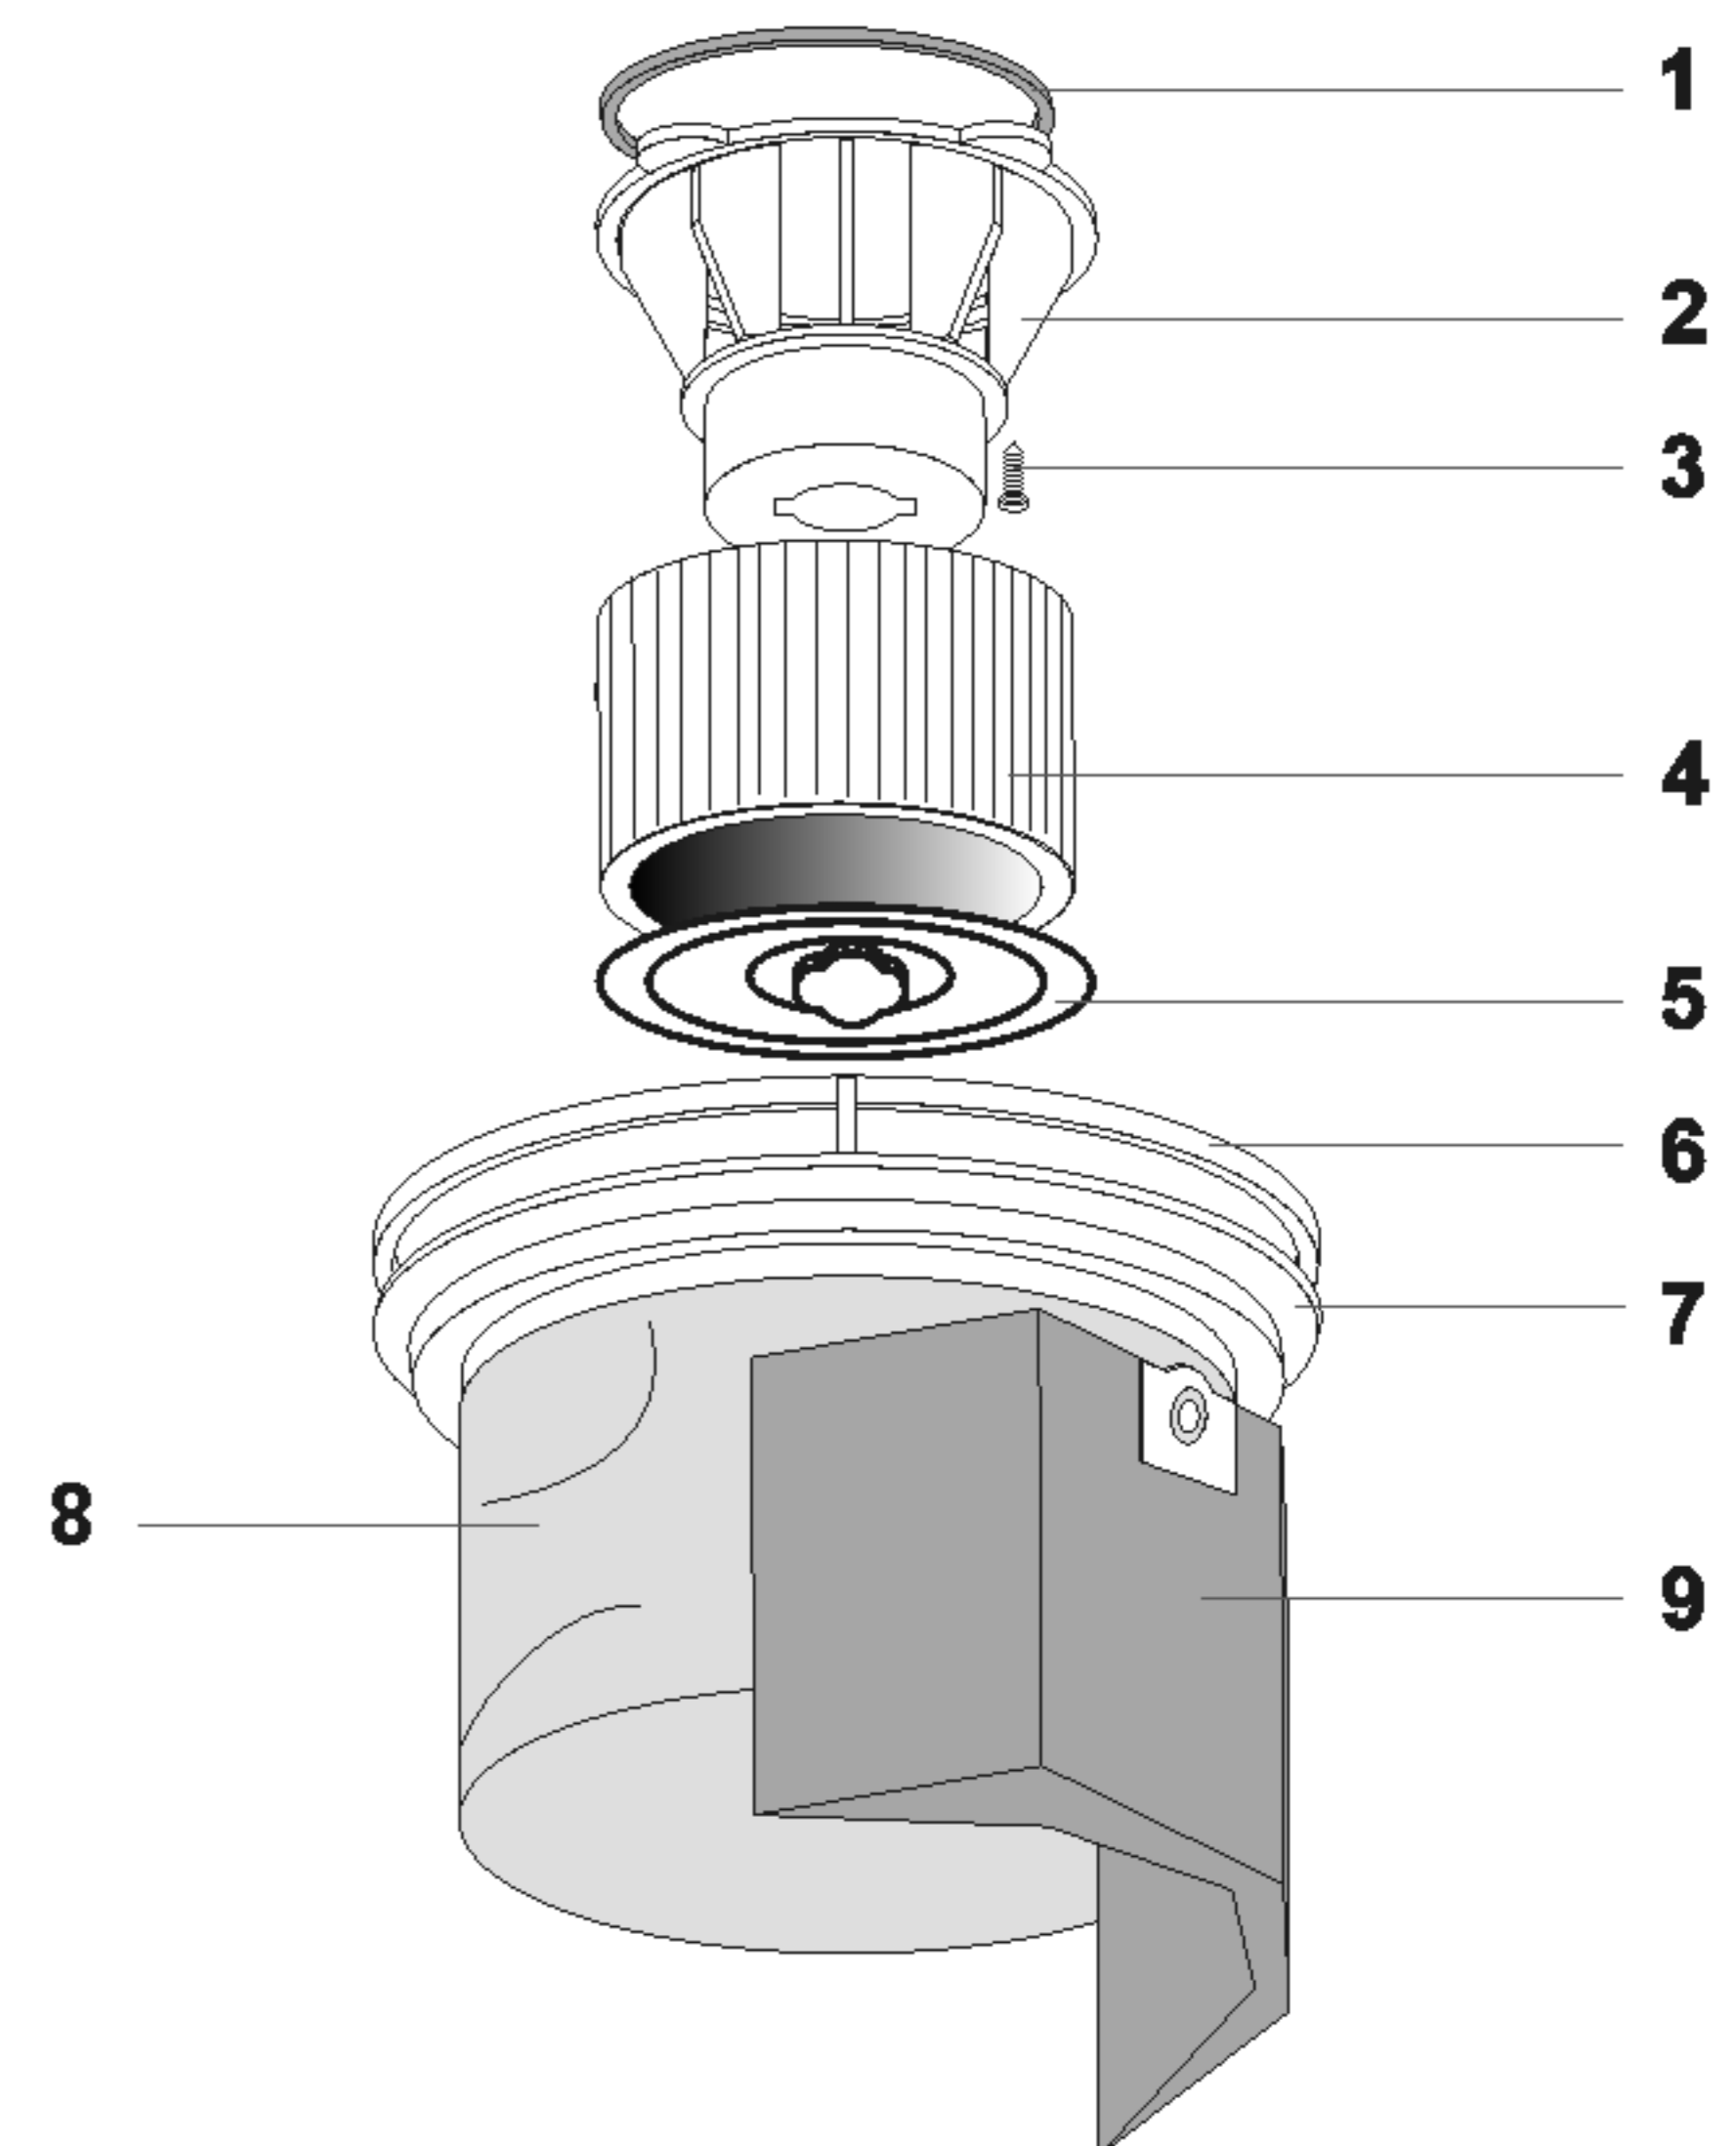

Head

Assembly Part No: 3144

POS	PART NUMBER	DESCRIPTION	#
1	VP00117 AUS	ELECTRIC CORD 2X1 MT.8,5 AUS.	1
2	VP00138	CABLE SLEEVE	1
3	VP00139	CABLE CLAMP	1
4	VP01006	SCREW 5X20	2
5	VP00450	TERMINAL BOARD 2 POLES	1
6	VP02928	HANDLE MOUNT BLOCK	1
7	VP02627	SCREW 5X40	2
8	VP02927	HANDLE TOP	1
9	VP01026	SCREW 5X30	1
10	VP01006	SCREW 5X20	2
11	VP01054	SCREW 5X50	2
12	VP01026	SCREW 5X30	2
13	VP03145	COVER TOP	1
14	VP00114	SWITCH WHITE 4 TERMINAL	1
15	VP03146	SOUND FILTER TOP	1
16	VP02625	SOUND FILTER RING	1
17	VP01050	SCREW 5X35	6
18	VP03147	SOUND FILTER RING	1
19	VP02625	SOUND FILTER RING	1
20	VP03148	SOUND FILTER RING	1
21	VP02881	HEPA FILTER H=122	1
22	VP03189	SCREW M 5X30	1
23	VP02627	SCREW 5X40	6
24	VP01006	SCREW 5X20	4
*	VP03149	TOP MOTOR CONTAINMENT	1
*	VP01004	SCREW "TC" 4,3X19	1
*	VP00450	TERMINAL BOARD 2 POLES	1

Filter

Assembly Part No: 3656

POS	PART NUMBER	DESCRIPTION	#
1	VP03735	GASKET ANTIFOAM	1
2	VP02822	BASE	1
3	VP03724	SCREW 5X25	4
4	VP02881	HEPA FILTER H=122	1
5	VP02855	COMPLETE RING FOR FILTER	1
6	VP02677	FILTER BASKET	1
7	VP00507	FILTER RING 500	1
8	VP00771	POLYESTER FILTER H=180	1
9	VP02741	FILTER BAG	1

Tank

Assembly Part No: 1573

POS	PART NUMBER	DESCRIPTION	#
1	VP01567	STAINLESS STEEL TANK	1
2	VP01301	RIVET 5X11	4
3	VP01847	COMPLETE PLASTIC HOOK	2
4	VP01026	SCREW 5X30	4
5	VP02846	GASKET D.38	1
6	VP02585	GASKET	1
7	VP02608	SPIRAL SPRING	1
8	VP02593	DEFLECTOR	1
9	VP02594	INLET BUTTON	1
10	VP02583	INLET	1

Trolley

Assembly Part No: 3158

POS	PART NUMBER	DESCRIPTION	#
1	VP01218	CASTOR BASE	1
2	VP03157	PLATE FIXING FOR CASTER 50MM	4
3	VP02680	SCREW 4X15	16