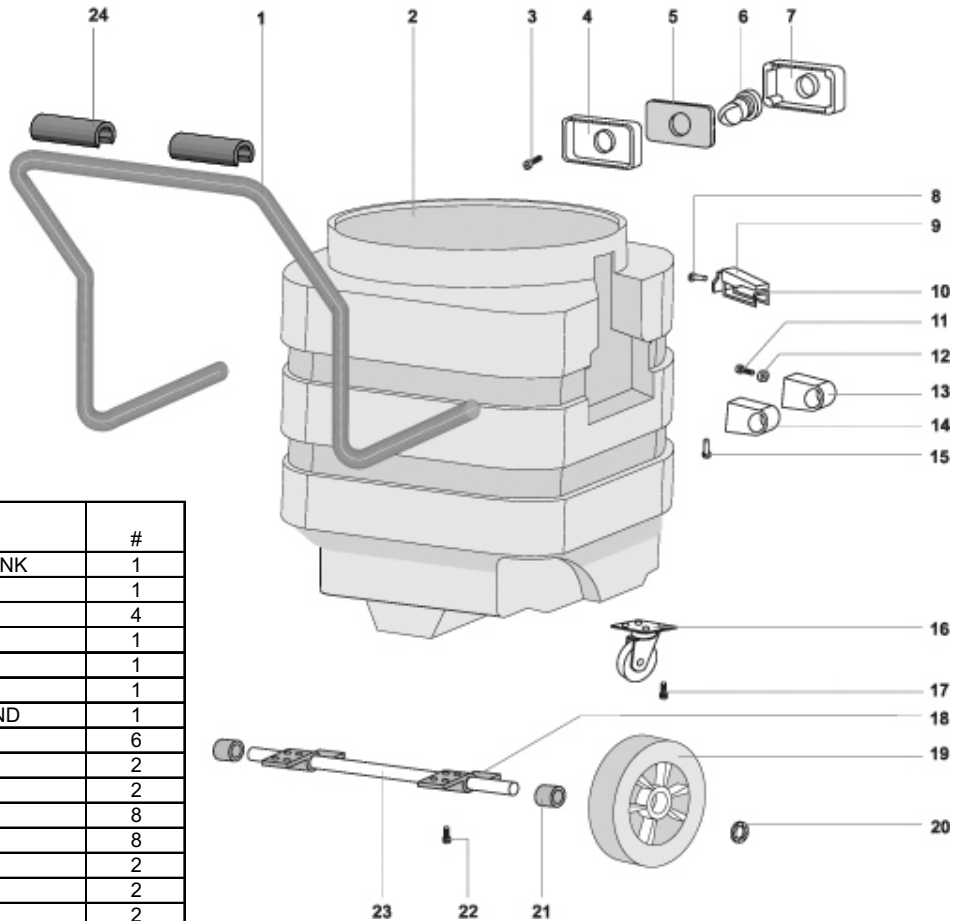

Pump

Assembly Part No: 1479

POS	PART NUMBER	DESCRIPTION	#
18	VP01449	IMMERSED PUMP	1
19	VP01736	CLIPS D.40	2
20	VP01452	ANTIFROST TUBE D.30X300	1
21	VP06467	BRASS NIPPLE 1" M D.30	1
22	VP01456	BOTTOM VALVE 1"	1
23	VP06466	BRASS ELBOW 90° 1" M-1" M	1
24	VP06469	RAPID BRASS COUPLING 1" F.	1
25	VPR3470	TERM.BOARD BASE SHAKERFILTER	1

Tank

Assembly Part No: 2624

POS	PART NUMBER	DESCRIPTION	#
1	VP02558 V	BIG HANDLE - MARK PLAST TANK	1
2	VP02623	PLAST MARK TANK 400 SUB	1
3	VP01026	SCREW 5X30	4
4	VP02584	GASKET	1
5	VP02846	GASKET D.38	1
6	VP02593	DEFLECTOR	1
7	VP02652 A	COMPLETE INLET MACHINE END	1
8	VP01300	RIVET 5X24,5	6
9	VP00125	HOOK	2
10	VP00126	STEEL CLAMP	2
11	VP01050	SCREW 5X35	8
12	VP03883	COMPLETE SEAL	8
13	VP01072	HANDLE SUPPORT HEAD	2
14	VP01860	HANDLE BRACKET	2
15	VP01302	RIVET 5X19	2
16	VP02559	FLANGED WHEEL D.80	2
17	VP02680	SCREW 4X15	8
18	VP02556	AXLE BRACKET	2
19	VP00904	WHEEL MARKET TIPPING TROLLEY	2
20	VP02557	BLOC D.18	2
21	VP02607	WHEEL BUSH	2
22	VP01006	SCREW 5X20	8
23	VP02555	AXLE	1
24	VP06250	PLAST.TROLLEY HANDLE	2
25	VP06454	GASKET 1-1/2"	2
26	VP06453	INLET 1-1/2"	1
27	VP00803	RING 1-1/2"	1
28	VP06458	"SUB" FAIRLEAD	1
29	VP06452	RING NUT 1-1/2"	1